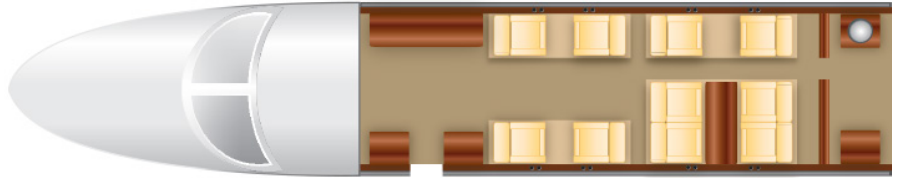

Falcon 2000S

Heavy Jet

-  **Entry into Service:**
2014
-  **Maximum Range:**
3,400 nm / 7.5 hrs
-  **Seating Configuration:**
Seats 10 pax
-  **Crew:**
Two cockpit crew & one flight attendant
-  **Luggage Capacity:**
134 cu. ft.

Falcon 2000S

Heavy Jet

Cabin Specifications:

- Height: 6.1 ft.
- Width: 7.6 ft.
- Length: 26.17 ft.

Cabin Amenities:

- 110V Outlet
- Airshow
- Satellite Phone
- Wi-Fi
- CD Player
- DVD Player
- Full Service Galley
- Fully Enclosed Lavatory
- Conventional Oven
- Microwave Oven

Seating Configuration