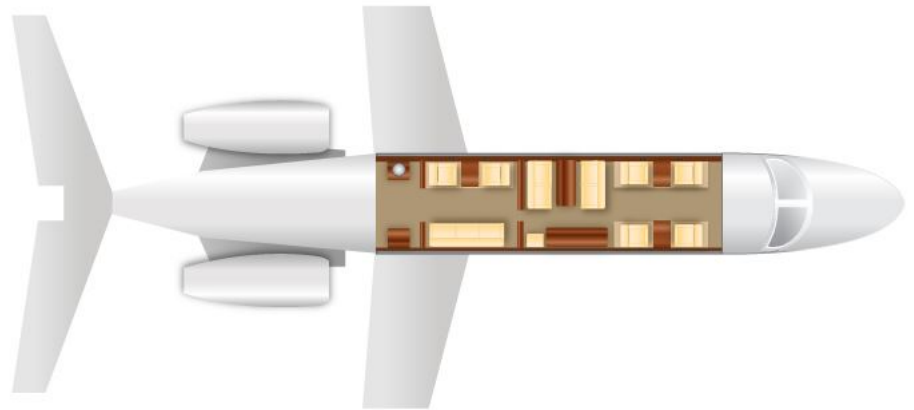

Cabin Specifications:

- Height: 6.2 ft.
- Width: 7.7 ft.
- Length: 47.7 ft.

Cabin Amenities:

- Satellite Wi-Fi

Seating Configuration