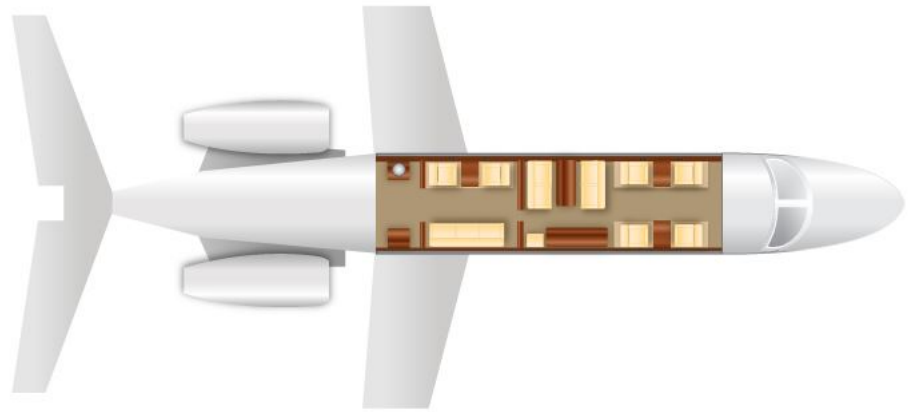

Gulfstream 500

Ultra Long Range

 **Entry into Service:**

2021

 **Maximum Range:**

7,768 nm

 **Seating Configuration:**

Seats 15 pax / Sleeps 6 pax

 **Crew:**

3 crew plus flight attendant

 **Luggage Capacity:**

175 cu ft.

 **Certifications:**

Wyvern Wingman Rated

Gulfstream 500

Ultra Long Range

Cabin Specifications:

- Height: 6.2 ft.
- Width: 7.7 ft.
- Length: 47.7 ft.

Cabin Amenities:

- Satellite Wi-Fi

Seating Configuration