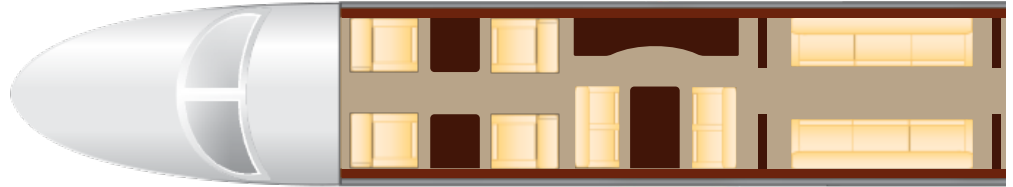

GULFSTREAM G550

Ultra Long Range Jet

 **Entry into Service:**
2015

 **Refurbished:**
Interior 2024 / Exterior 2024

 **Maximum Range:**
6,750 nm / 13.5 hrs

 **Seating Configuration:**
Seats 14 pax

 **Crew:**
Two cockpit crew and one flight attendant

 **Luggage Capacity:**
170 cu ft.

 **Certifications:**
Wyvern Wingman

GULFSTREAM G550

Ultra Long Range Jet

Cabin Specifications:

- Height: 6.2 ft.
- Width: 7.4 ft.
- Length: 45.1 ft.

Cabin Amenities:

- 110V Outlet
- AirShow
- Certified jump seat
- Convection oven
- Enclosed lavatory
- Full galley
- Kitchen sink,
- Microwave oven
- Satellite phone
- Wi-Fi (Satellite based)