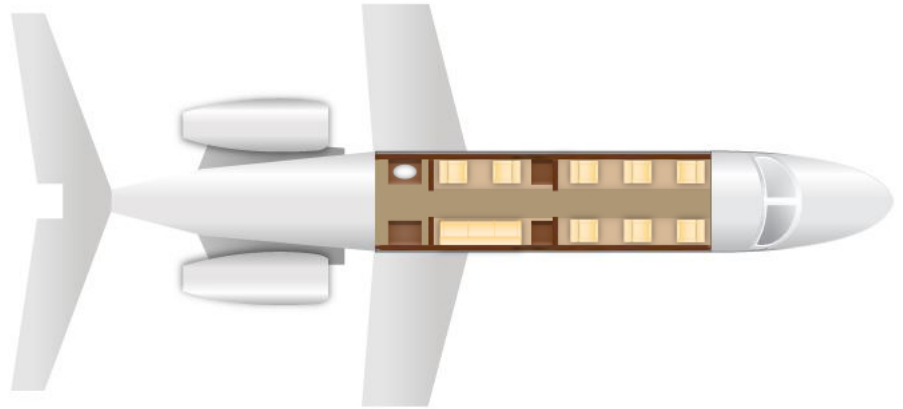

# Gulfstream IVSP

Heavy Jet

 **Entry into Service:**  
1997

 **Maximum Range:**  
4,900 nm

**Seating Configuration:**  
Seats 11 pax

 **Crew:**  
2 plus flight attendant

 **Luggage Capacity:**  
169 cu ft.

 **Certifications:**  
Wyvern Wingman Rated, IS-BAO

# Gulfstream IVSP

Heavy Jet

## Cabin Specifications:

- Height: 6.1 ft.
- Width: 7.3 ft.
- Length: 45.1 ft.

*Seating Configuration*