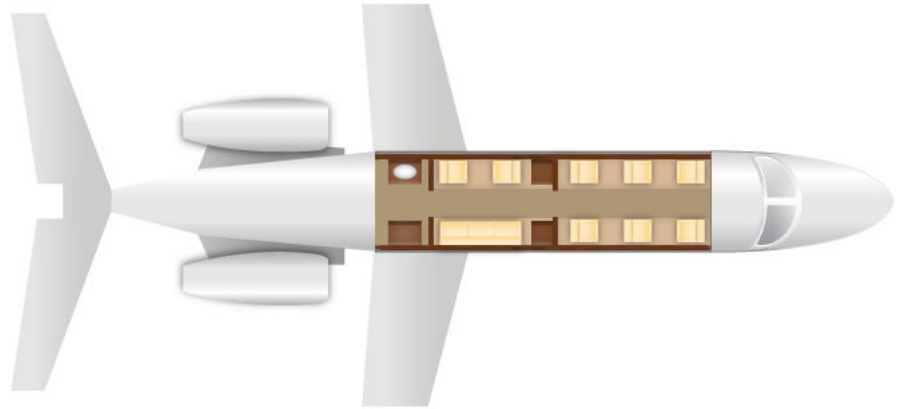

 **Entry into Service:**
1997

 **Maximum Range:**
4,900 nm

 **Seating Configuration:**
Seats 11 pax

 **Crew:**
2 plus flight attendant

 **Luggage Capacity:**
169 cu ft.

 **Certifications:**
Wyvern Wingman Rated, IS-BAO

 **Operated by:**
Redwings, S.A. de C.V.
Certificate Number: RWN/2011

Cabin Specifications:

- Height: 6.1 ft.
- Width: 7.3 ft.
- Length: 45.1 ft.

Seating Configuration