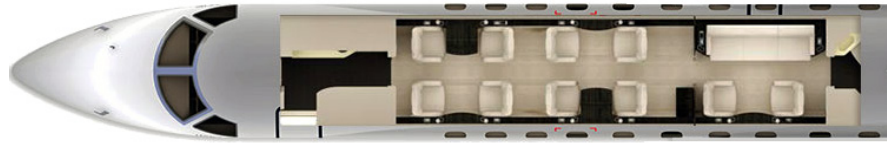

Legacy 600

Heavy Jet

-  **Entry into Service:**
2006
-  **Refurbished:**
Interior (2014) / Exterior (2014)
-  **Maximum Range:**
3,400 nm / 7.5 hrs
-  **Seating Configuration:**
Seats 13 pax / Sleeps 7 pax
-  **Crew:**
Two cockpit crew and one flight attendant
-  **Luggage Capacity:**
240 cu ft.
-  **Certifications:**
Certified for worldwide operations
Wyvern Wingman Rated
IS-BAO Certified

Legacy 600

Heavy Jet

Cabin Specifications:

- Height: 6 ft.
- Width: 6.11 ft.
- Length: 42.4 ft.

Cabin Amenities:

- 110V Outlet
- Airshow
- Satellite Phone
- CD Player
- DVD Player
- Full Service Galley
- Fully Enclosed Lavatory
- Conventional Oven
- Microwave Oven